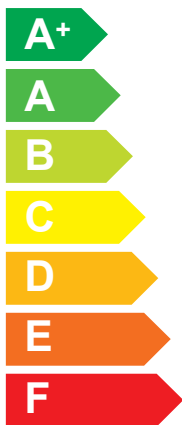

ENERG

енергия · ενεργεια

3302079

ELCO

AEROTOP MONO 08.2 M-CRX 1Z

A++

A+

Two icons showing sound power levels. The top icon shows a speaker inside a house with the value 35 dB. The bottom icon shows a speaker outside a house with the value 57 dB.