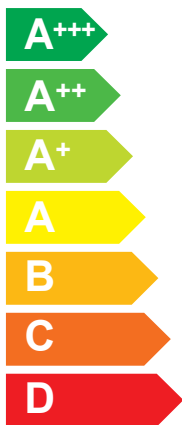

ENERG

енергия · ενεργεια

3302079

ELCO

AEROTOP MONO 08.2 M-CRX 1Z

A++

A+

Two icons showing sound power levels. The top icon shows a speaker inside a house with the value 35 dB. The bottom icon shows a speaker outside a house with the value 57 dB.