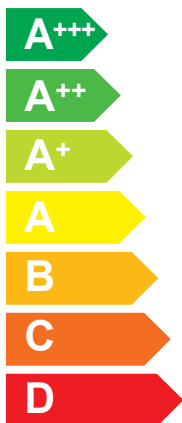

ENERG

енергия · ενεργεια

3302081

ELCO

AEROTOP MONO 08.2 M-CR 1Z

A++

A+

Two icons showing sound power levels. The top icon shows a speaker inside a house with the value 35 dB. The bottom icon shows a speaker outside a house with the value 57 dB.

A legend for energy consumption in kW, shown as a map of Europe. It includes three categories: 11 kW (dark blue), 08 kW (medium blue), and 04 kW (light blue).