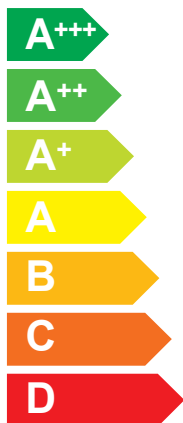

ENERG
енергия · ενεργεια

3302082

ELCO

AEROTOP MONO 08.2 M-CR 2Z

A++

A+

Two icons showing sound power levels. The top icon shows a speaker inside a house with the text "42 dB". The bottom icon shows a speaker outside a house with the text "57 dB".