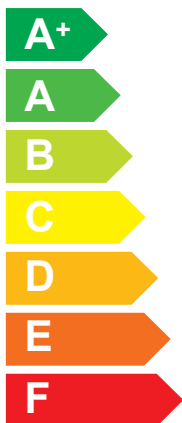

ENERG
енергия · ενεργεια

3302082

ELCO

AEROTOP MONO 08.2 M-CR 2Z

A++

A+

Two icons showing sound power levels. The top icon shows a speaker inside a house with the text "42 dB". The bottom icon shows a speaker outside a house with the text "57 dB".