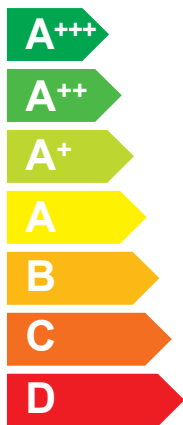

ENERG

енергия · ενεργεια

3302084

ELCO

AEROTOP MONO 12.2 M-CRX 2Z

A++

A+

Two icons showing sound power levels. The top icon shows a speaker inside a house with the value **42 dB**. The bottom icon shows a speaker outside a house with the value **58 dB**.

A legend for energy consumption in kW, represented by three colored squares: dark blue for 14 kW, medium blue for **09 kW**, and light blue for 06 kW.