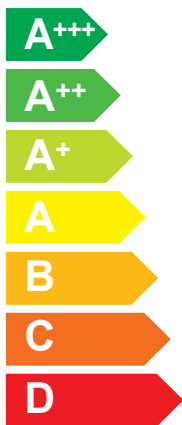

# ENERG

енергия · ενεργεια

3302085

ELCO

AEROTOP MONO 12.2 M-CR 1Z

**A++**

**A+**

Two icons showing sound power levels: a speaker icon with a house inside and a value of 35 dB, and a house icon with a speaker inside and a value of 58 dB.

Legend for energy consumption levels on the map of Europe, shown as colored squares: dark blue for 14 kW, medium blue for 09 kW, and light blue for 06 kW.