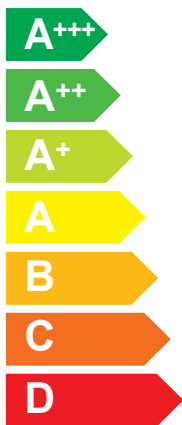

ENERG

енергия · ενεργεια

3302086

ELCO

AEROTOP MONO 12.2 M-CR 2Z

A++

A+

Two icons showing sound power levels: a speaker icon with a house inside labeled **42 dB**, and a house icon with a speaker inside labeled **58 dB**.

A map of Europe with different regions shaded in three colors, corresponding to a legend:

- Dark blue: 14 kW
- Medium blue: **09 kW**
- Light blue: 06 kW