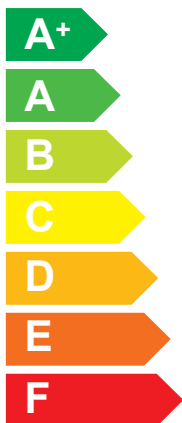

**ENERG**  
енергия · ενεργεια

3302107

ELCO

AEROTOP SPLIT 04.2 M-CRX 1Z

**A++**

**A+**

Two icons showing sound power levels. The top icon shows a speaker inside a house with the value 39 dB. The bottom icon shows a speaker outside a house with the value 52 dB.

A legend for energy consumption levels, showing three colored squares with corresponding values: a dark blue square for 07 kW, a medium blue square for 05 kW, and a light blue square for 02 kW.