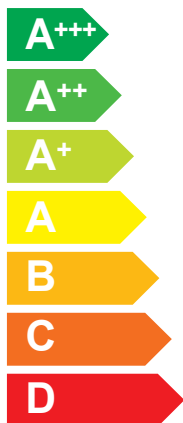

**ENERG**  
енергия · ενεργεια

3302107

ELCO

AEROTOP SPLIT 04.2 M-CRX 1Z

**A++**

**A+**

Two icons showing sound power levels. The top icon shows a speaker inside a house with the value 39 dB. The bottom icon shows a speaker outside a house with the value 52 dB.

A legend for energy consumption levels, showing three colored squares with corresponding values: a dark blue square for 07 kW, a medium blue square for 05 kW, and a light blue square for 02 kW.