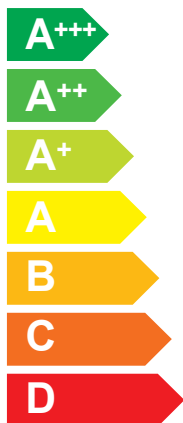

ENERG
енергия · ενεργεια

3302108

ELCO

AEROTOP SPLIT 04.2 M-CRX 2Z

A++

A+

Two icons showing sound power levels. The top icon shows a speaker inside a house with the value 43 dB. The bottom icon shows a speaker outside a house with the value 52 dB.